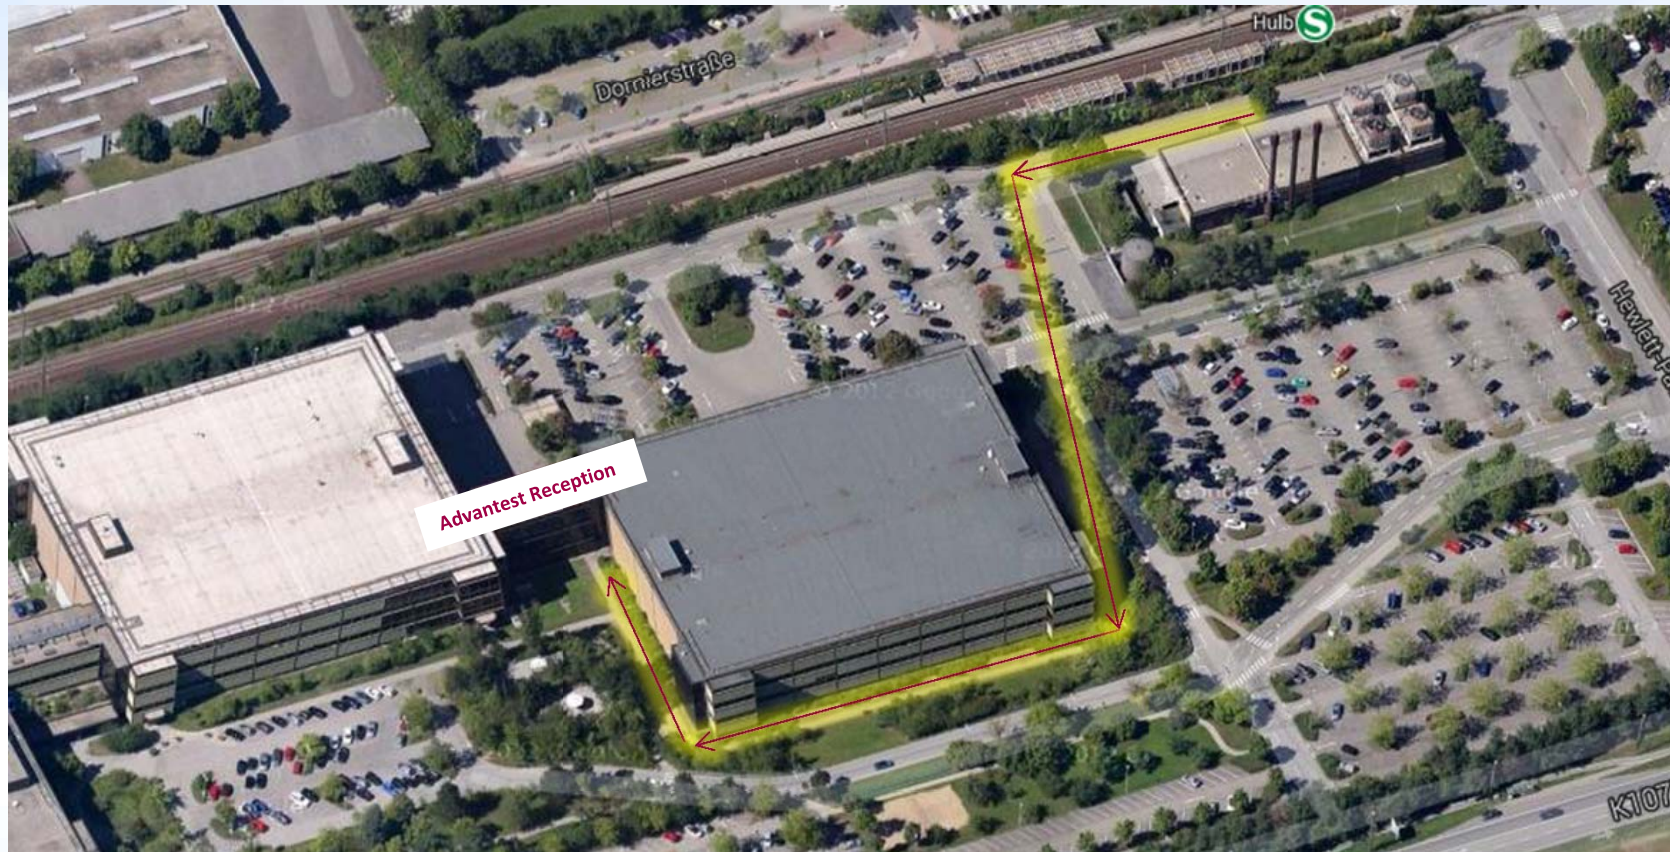

# S - Bahn Traveler's Directions to **Advantest** Reception

**Advantest Europe GmbH, Herrenberger Strasse 130, D-71034 Böblingen**  
Reception open 8AM to 4PM (as of 4PM please go to the Main Entrance)