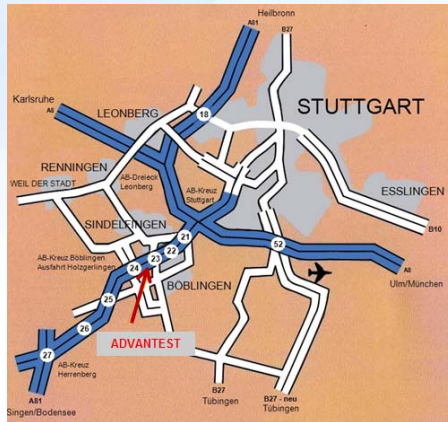

# S - Bahn Traveler's Directions to **Advantest** Reception

**Advantest Europe GmbH, Herrenberger Strasse 130, D-71034 Böblingen**  
Reception open 8AM to 4PM (as of 4PM please go to the Main Entrance)

### By car from direction Munich / airport Stuttgart (A8)

- On A8 direction Karlsruhe until motorway junction Stuttgart
- Change to A81 direction Böblingen/Singen
- Exit Holzgerlingen (No.24)

### By car from direction Karlsruhe (A8) or from direction Heilbronn (A81)

- At motorway junction Leonberg change to A8 direction Munich
- At motorway junction Stuttgart change to A81 direction Böblingen/Singen
- Exit Holzgerlingen (No.24)

### By car from direction Singen/Bodensee (A81)

- Exit Holzgerlingen (No.24)
- Follow the road B464 until exit Böblingen-Hulb/West on Herrenberger Strasse in direction Böblingen

**Advantest Europe GmbH, Herrenberger Strasse 130, D-71034 Böblingen**  
Reception open 8AM to 4PM (as of 4PM please go to the Main Entrance)