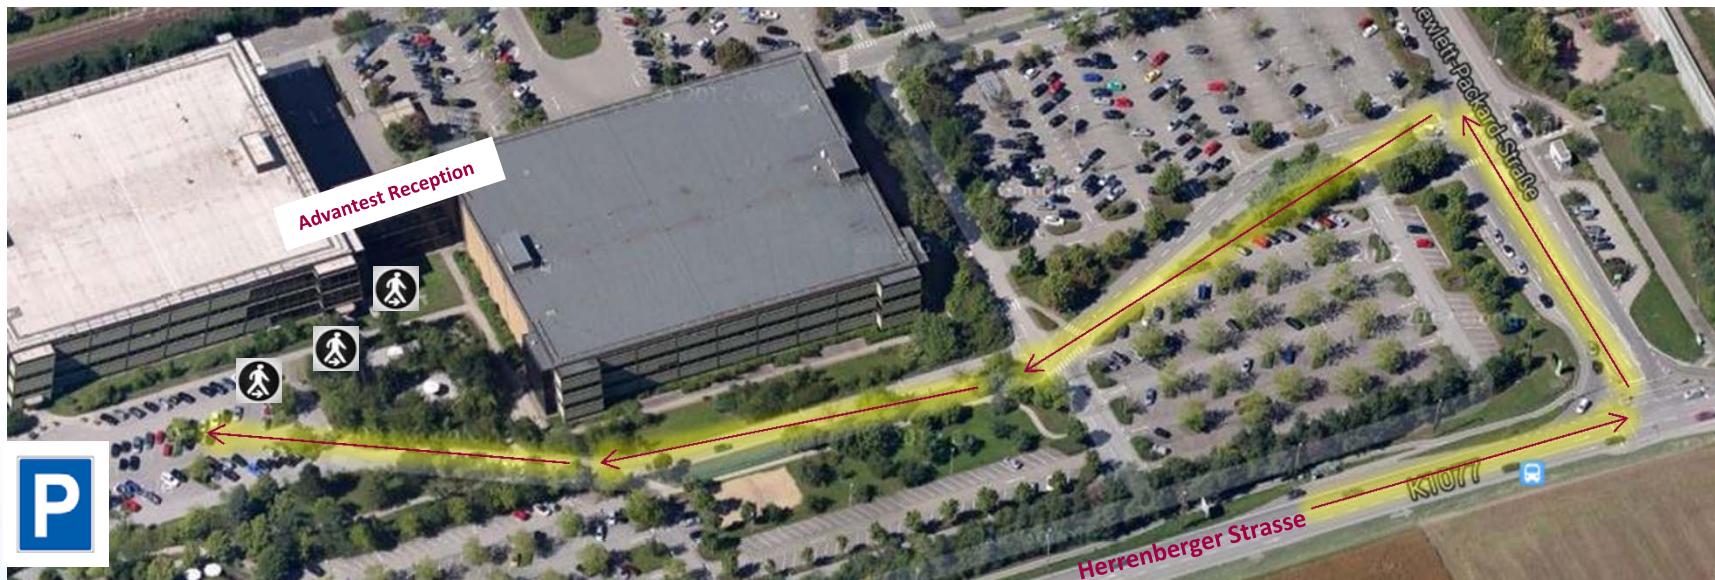

# S - Bahn Traveler's Directions to **Advantest** Reception

**Advantest Europe GmbH, Herrenberger Strasse 130, D-71034 Böblingen**  
Reception open 8AM to 4PM (as of 4PM please go to the Main Entrance)

### By car from direction Singen/Bodensee (A81)

- Exit Holzgerlingen (No.24)
- Follow the road B464 until exit Böblingen-Hulb/West on Herrenberger Strasse in direction Böblingen

**Advantest Europe GmbH, Herrenberger Strasse 130, D-71034 Böblingen**  
Reception open 8AM to 4PM (as of 4PM please go to the Main Entrance)