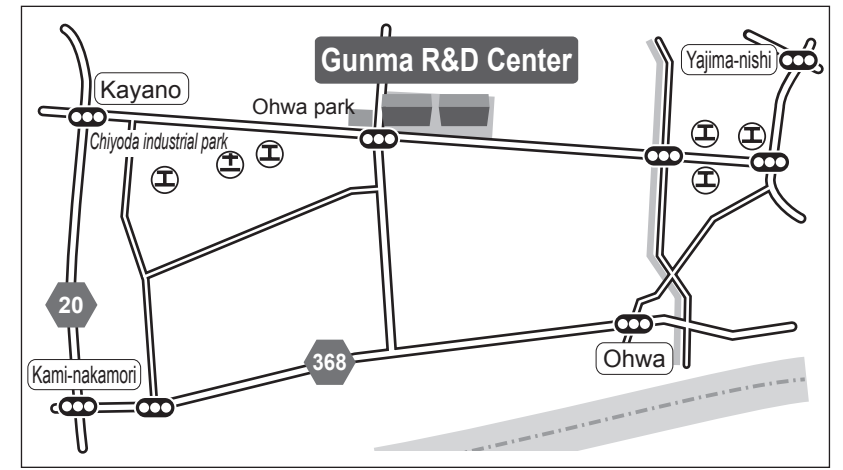

ADVANTEST CORPORATION

Gunma R&D Center

336-1, Ohwa, Meiwa-machi, Ora-gun, Gunma
TEL: 0276-70-3300

◎ Access

<By Car>

12 km from the Tohoku Highway's
Tatebayashi interchange.

<By Train & Taxi>

Get off at Fukiage Station (JR Takasaki Line)
and take a 30-minute taxi ride or get off at
Kawamata Station (Tobu Isesaki Line) and
take a 10-minute taxi ride.

Close-up