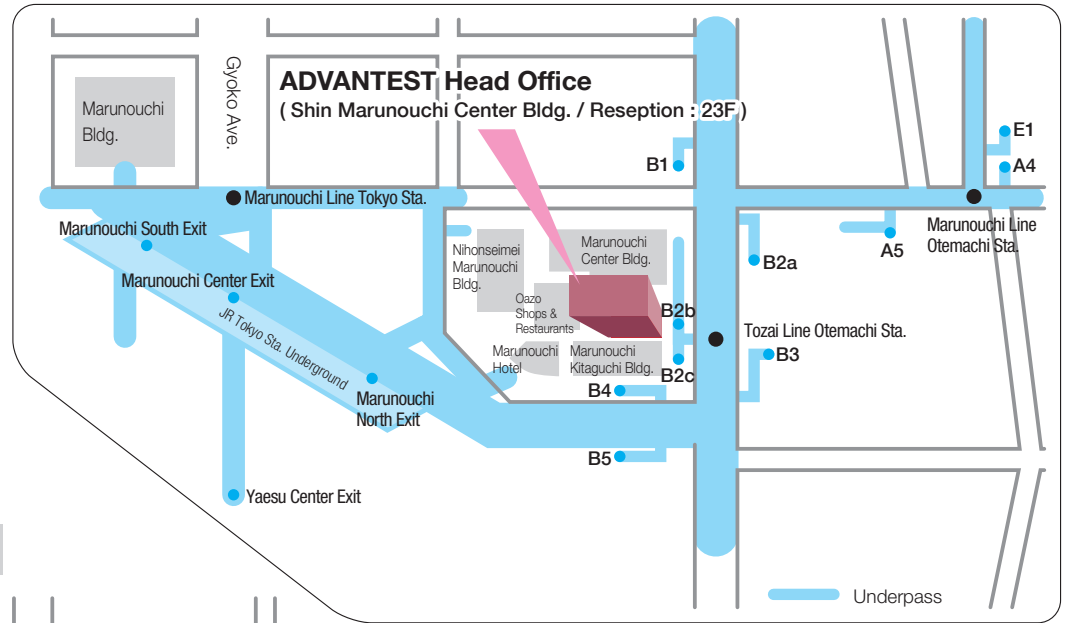

ADVANTEST CORPORATION

Head Office

Shin Marunouchi Center Bldg., 1-6-2, Marunouchi, Chiyoda-ku, Tokyo 100-0005

ENLARGED VIEW

Nearest Train Stations

JR Lines / Marunouchi Line

Tokyo Station
3 minutes on foot (direct link to the underpass)

Tozai Line

Otemachi Station
2 minutes on foot (direct link to the underpass)

Marunouchi Line / Chiyoda Line / Hanzomon Line / Mita Line

Otemachi Station
7 minutes on foot