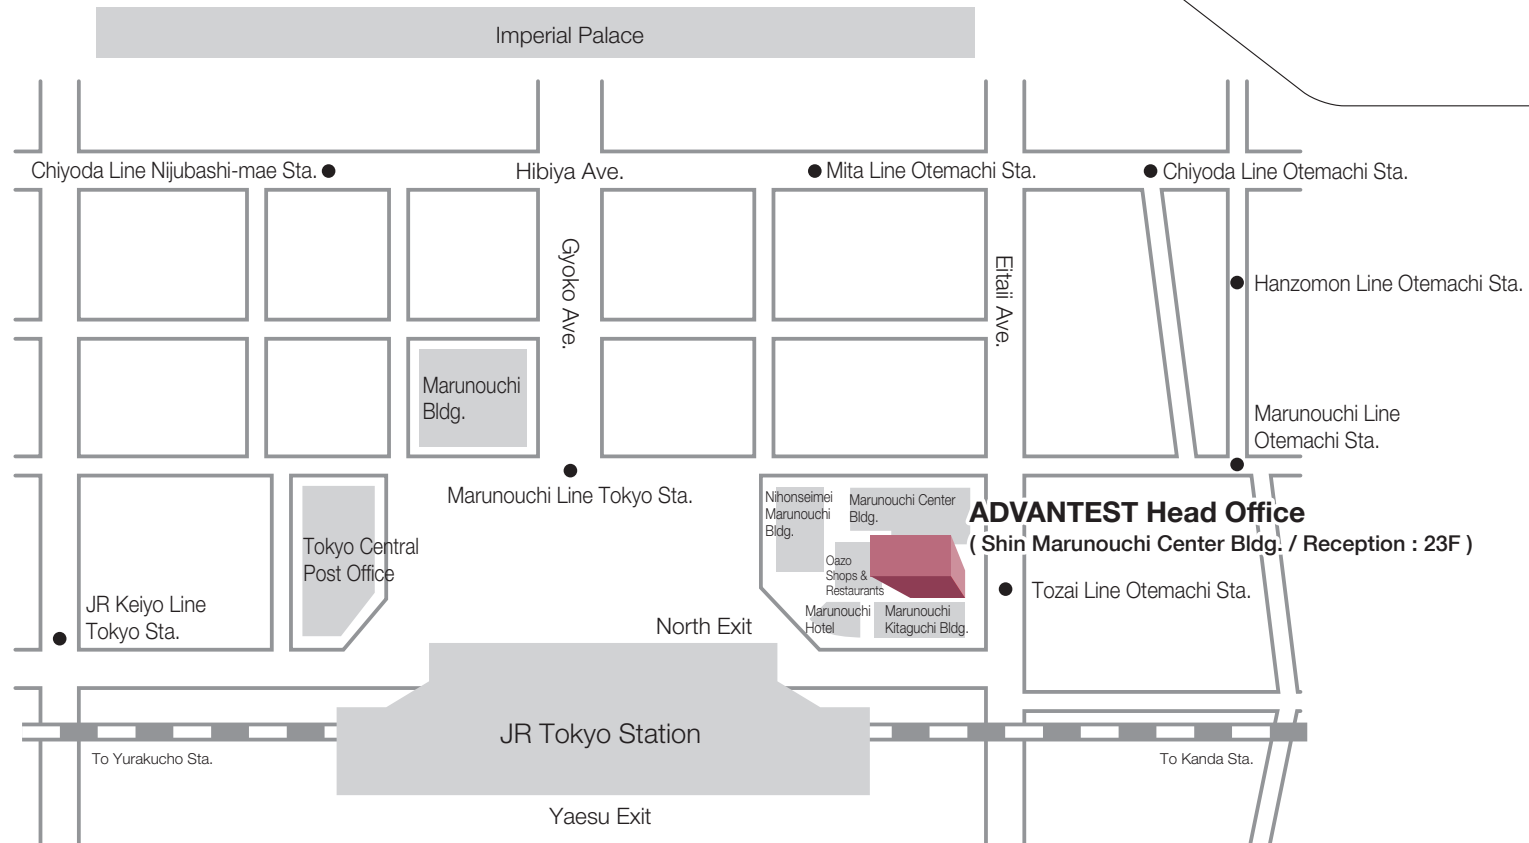

ADVANTEST CORPORATION

Head Office

Shin Marunouchi Center Bldg., 1-6-2, Marunouchi, Chiyoda-ku, Tokyo 100-0005

ENLARGED VIEW

Nearest Train Stations

JR Lines / Marunouchi Line

Tokyo Station
3 minutes on foot (direct link to the underpass)

Tozai Line

Otemachi Station
2 minutes on foot (direct link to the underpass)

Marunouchi Line / Chiyoda Line / Hanzomon Line / Mita Line

Otemachi Station
7 minutes on foot